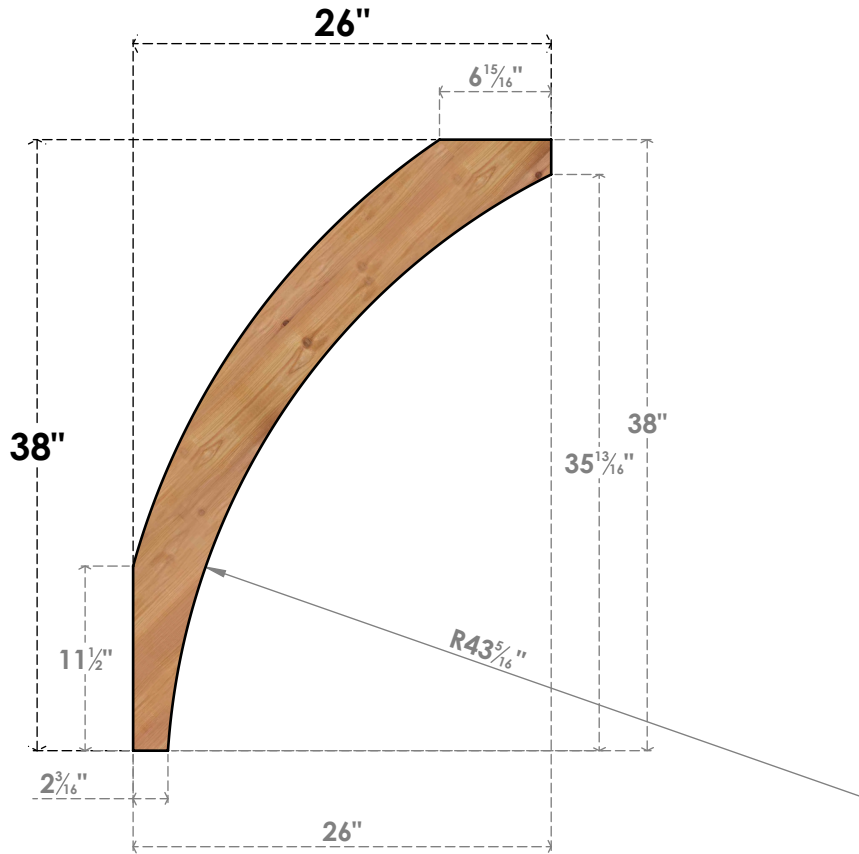

# BRC06X26X38THR00SWR

5 1/2"W X 26"D X 38"H THORTON SMOOTH BRACE, WESTERN RED CEDAR

**SIDE**

**FRONT**

EKENA MILLWORK  
 2300 WEST MAIN ST.  
 CLARKSVILLE, TX 75426  
 TOLL FREE: 866-607-0453  
 WWW.EKENAMILLWORK.COM