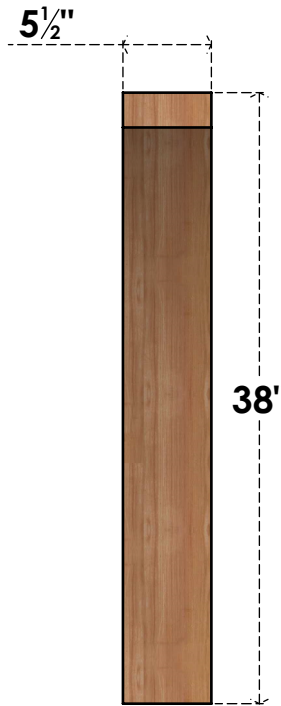

# BRC06X26X38THR00SWR

5 1/2"W X 26"D X 38"H THORTON SMOOTH BRACE, WESTERN RED CEDAR

**SIDE**

**FRONT**

EKENA MILLWORK  
 2300 WEST MAIN ST.  
 CLARKSVILLE, TX 75426  
 TOLL FREE: 866-607-0453  
 WWW.EKENAMILLWORK.COM

**NOTES**

1. INSTALLATION TO BE COMPLETED IN ACCORDANCE WITH MANUFACTURER'S SPECIFICATIONS.
2. DRAWING MAY NOT BE TO SCALE
3. THIS DRAWING IS INTENDED FOR DESIGN AND PLANNING PURPOSES ONLY.
4. ALL INFORMATION CONTAINED HEREIN WAS CURRENT AT THE TIME OF DEVELOPMENT BUT MUST BE REVIEWED AND APPROVED BY THE PRODUCT MANUFACTURER TO BE CONSIDERED ACCURATE.
5. PRODUCTS ARE NOT KILN DRIED. THIS ITEM IS UNIQUE AND WILL CONTAIN THE NATURAL VARIATIONS THAT THE WOOD SPECIES OFFERS. THIS MAY RESULT IN VARIATIONS UP TO 1/4"